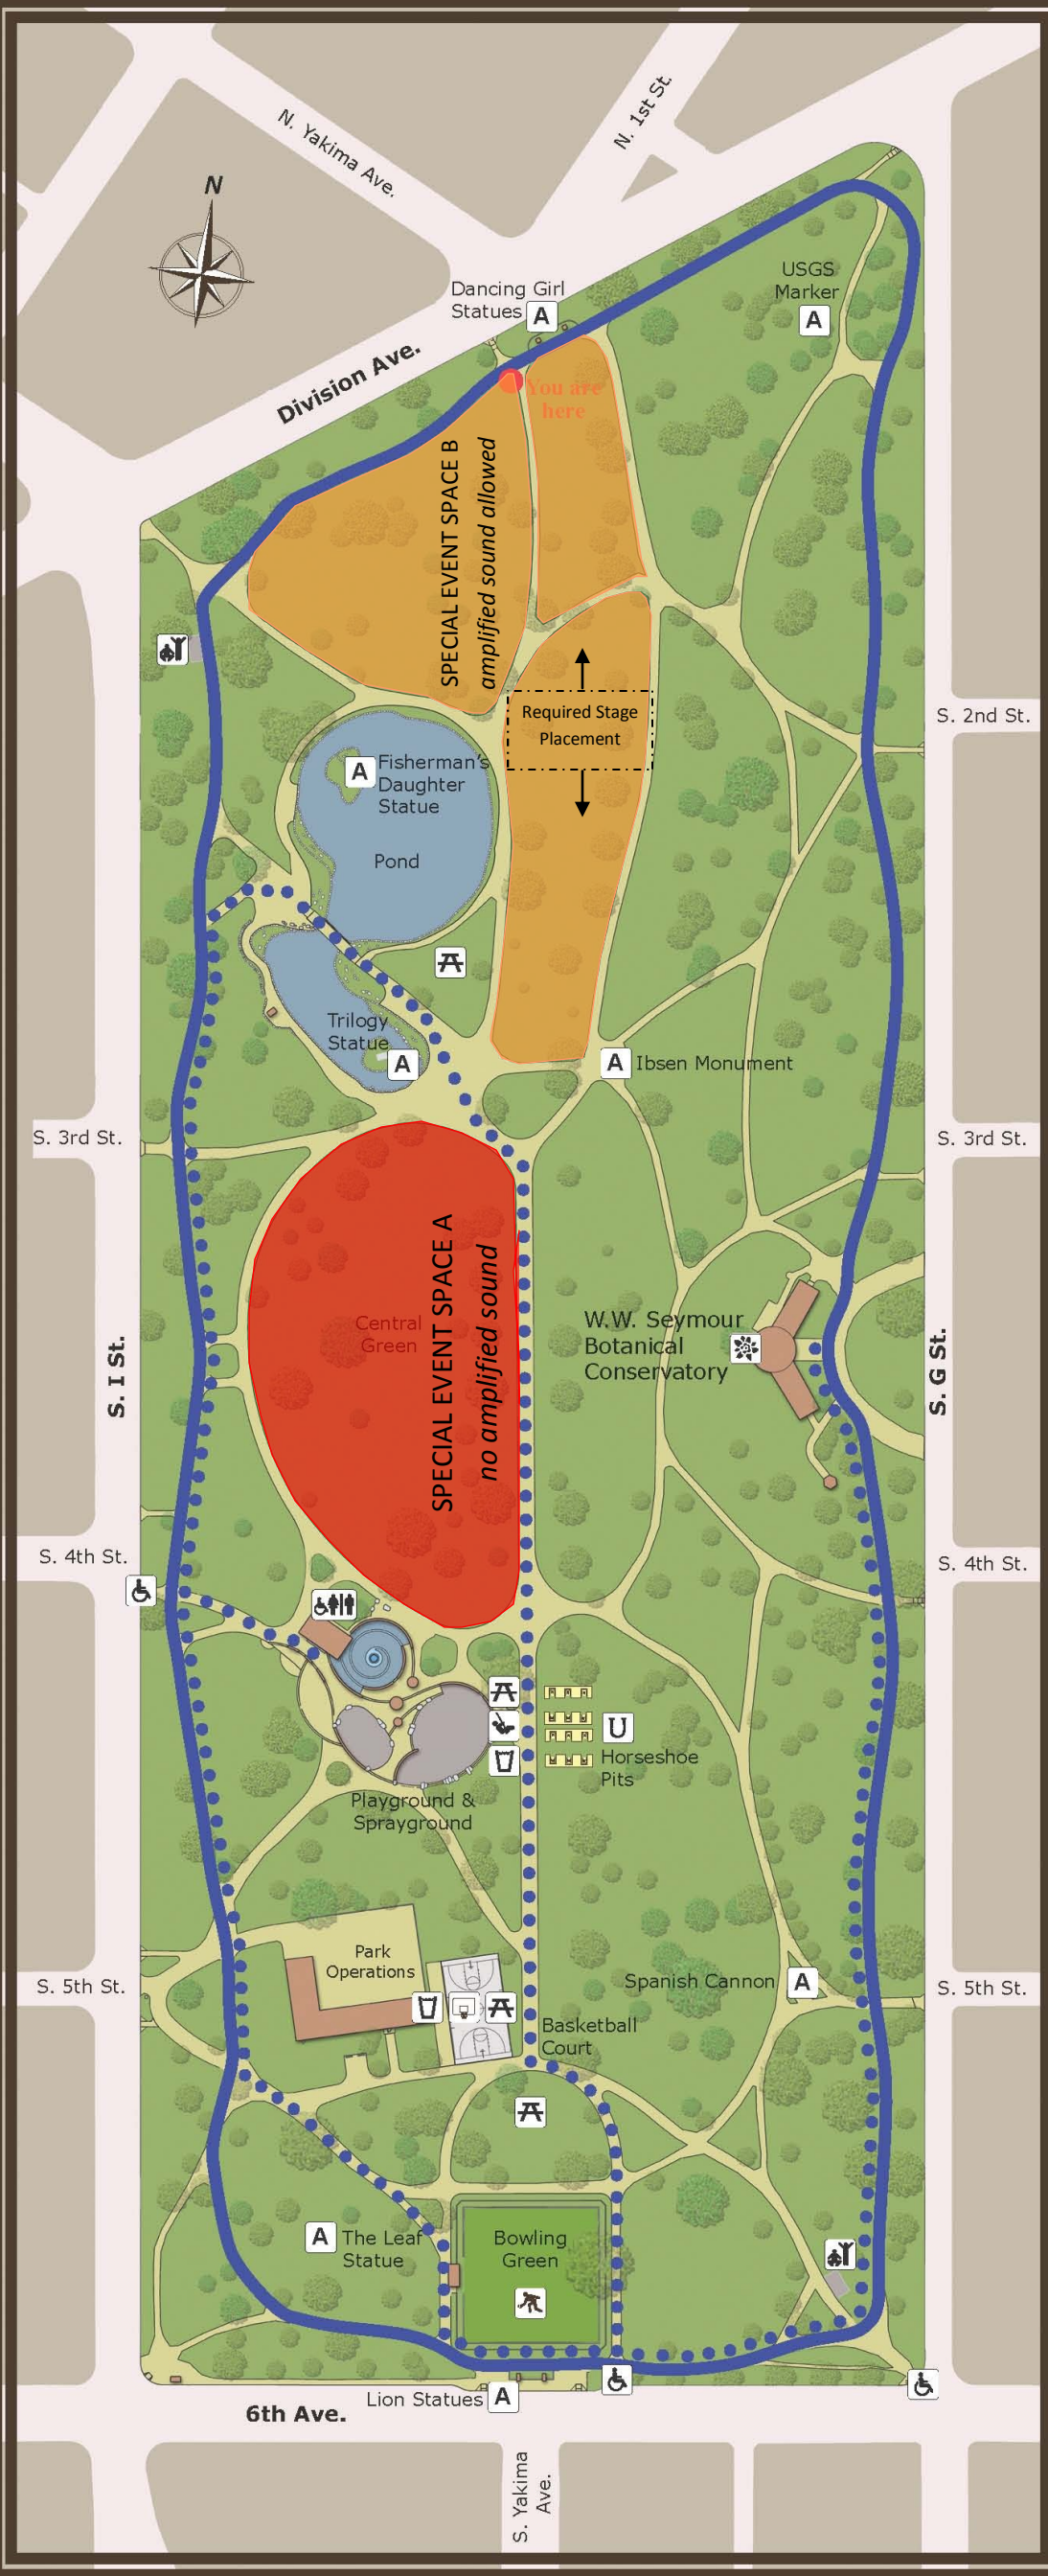

# WRIGHT PARK SPECIAL EVENT VENUE AREAS

## **Wright Park**

### **Special Event Permit Hours:**

Special event permits for Wright Park can be issued from the time the park is open to the general public until 7pm only.

### **Special Event Zones:**

Special events that do not have amplified music can utilize Special Event Space A or B (please refer to map)

Special events that have amplified music will be isolated to Special Event Space B only (please refer to map).